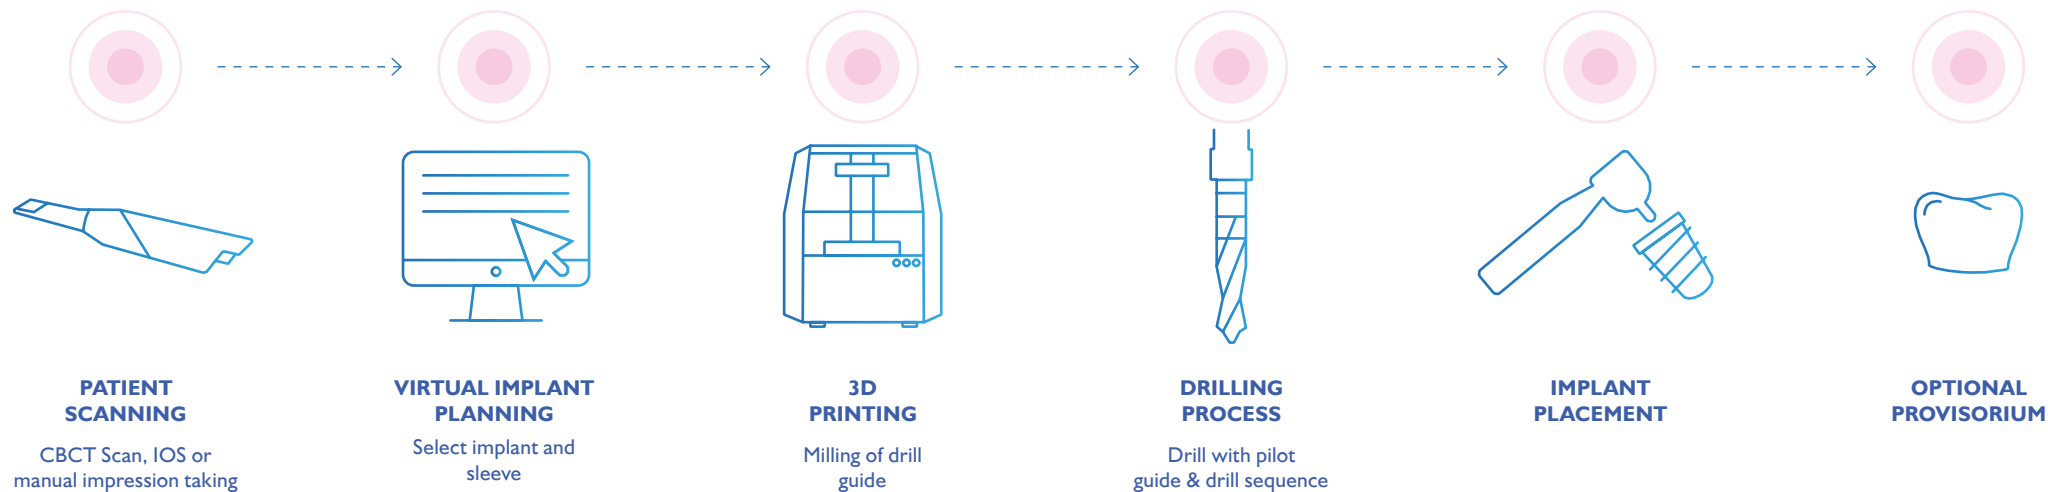

Implant Solutions

PILOT GUIDE
PLUS

Smile for everyone

CALLUS PILOT GUIDE PLUS

The Callus Pilot Plus concept offers a guided pilot drilling process in combination with special core drills and parallel pins. This unique solution allows for unrestricted access to the surgical site for final preparation. The basic surgical kit for the Callus Pro implant includes all necessary instruments, eliminating the need for additional purchases.

MANUAL AND NAVIGATED SURGICAL TRAY IN ONE

PILOT DRILLS

- + two different lengths for better access
- + Drill stop in combination with GSLEEVE

GSLEEVE

Easy placement in combination with in-office printed stents

CORE DRILLS

+ drill tip guided by previous drill

PARALLEL PINS

- + 3 different diameters
- + demonstrates osteotomy direction over the bone level

WORKFLOW

Implant Solutions

Smile · for · everyone

Callus Implant Solutions Callus Implant Solutions Kft.