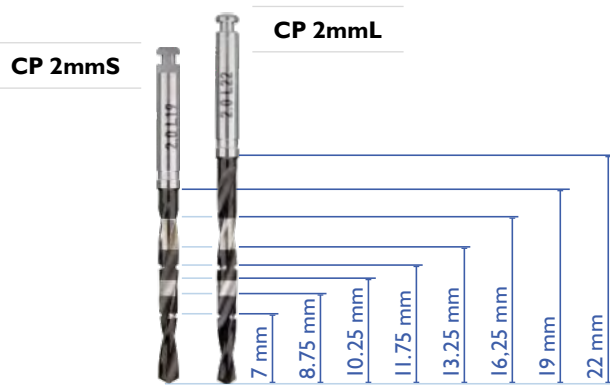

Implant Solutions

PILOT GUIDE
PLUS

Smile for everyone

CALLUS PILOT GUIDE PLUS

The Callus Pilot Plus concept offers a guided pilot drilling process in combination with special core drills and parallel pins. This unique solution allows for unrestricted access to the surgical site for final preparation. The basic surgical kit for the Callus Pro implant includes all necessary instruments, eliminating the need for additional purchases.

MANUAL AND NAVIGATED SURGICAL TRAY IN ONE

PILOT DRILLS

- + two different lengths for better access
- + Drill stop in combination with GSLEEVE

GSLEEVE

Easy placement in combination with in-office printed stents

CORE DRILLS

+ drill tip guided by previous drill

PARALLEL PINS

- + 3 different diameters
- + demonstrates osteotomy direction over the bone level

WORKFLOW

Implant Solutions

Smile · for · everyone

Callus Implant Solutions Callus Implant Solutions Kft.